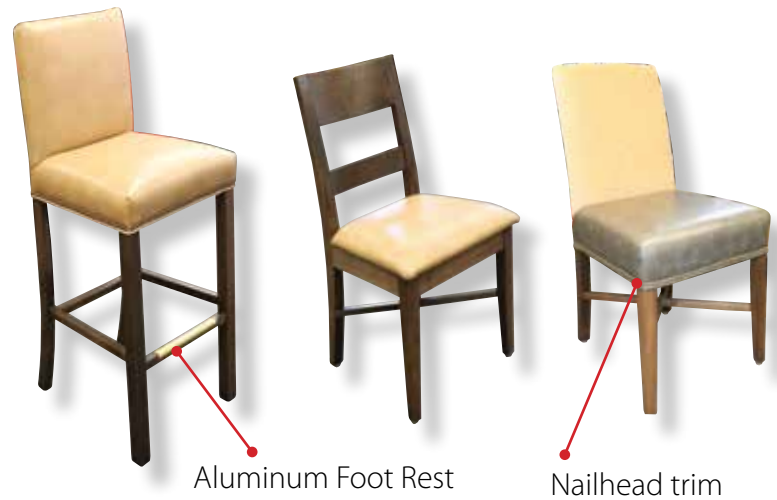

Aluminum Foot Rest

Nailhead trim