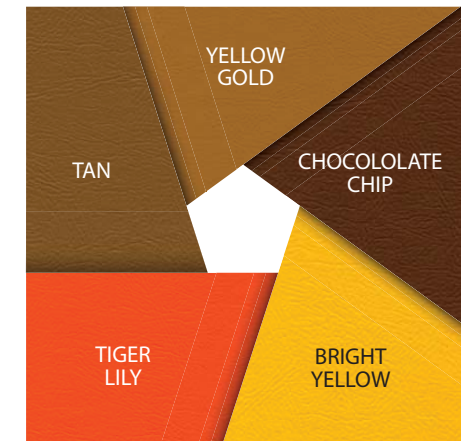

Wood Finishes

EUROPEAN BEECHWOOD FINISHES

Samples shown are photographs of European beechwood finishes. Actual wood finish samples and products may vary. Samples available upon request.

Vinyl Options

Color of vinyl product may vary. Please refer to actual color samples for exact match. Swatches are available upon request.