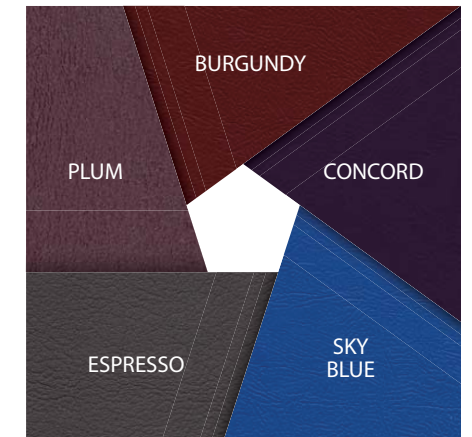

Wood Finishes

EUROPEAN BEECHWOOD FINISHES

Samples shown are photographs of European beechwood finishes. Actual wood finish samples and products may vary. Samples available upon request.

Vinyl Options

Color of vinyl product may vary. Please refer to actual color samples for exact match. Swatches are available upon request.