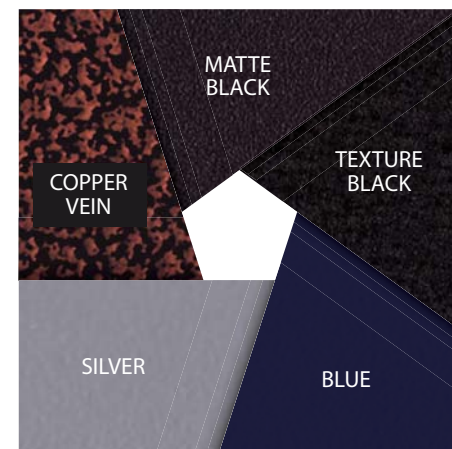

Metal Finishes

CHAIR FRAME FINISHES

Samples shown are photographs of chair frame finishes. Actual color of finished products may vary. Samples available upon request.