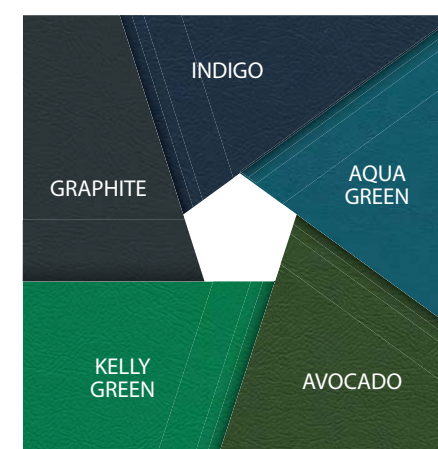

Metal Finishes

CHAIR FRAME FINISHES

Samples shown are photographs of chair frame finishes. Actual color of finished products may vary. Samples available upon request.